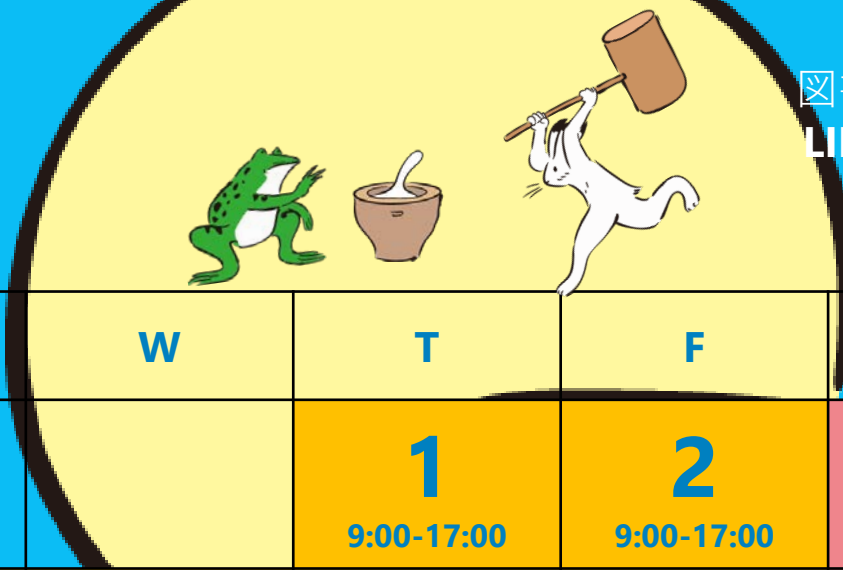

9月 September

図書館カレンダー
LIBRARY HOURS

| S | M | T | W | T | F | S |
|--------------|------------------|------------------|------------------|------------------|------------------|--------------|
| | | | | 1 9:00-17:00 | 2 9:00-17:00 | 3 CLOSED |
| 4 CLOSED | 5 9:00-17:00 | 6 9:00-17:00 | 7 9:00-17:00 | 8 9:00-17:00 | 9 9:00-17:00 | 10 CLOSED |
| 11 CLOSED | 12 9:00-17:00 | 13 9:00-17:00 | 14 9:00-17:00 | 15 9:00-17:00 | 16 9:00-17:00 | 17 CLOSED |
| 18 CLOSED | 19 CLOSED | 20 9:00-17:00 | 21 9:00-17:00 | 22 9:00-17:00 | 23 CLOSED | 24 CLOSED |
| 25 CLOSED | 26 9:00-17:00 | 27 9:00-17:00 | 28 9:00-17:00 | 29 9:00-17:00 | 30 9:00-17:00 | |